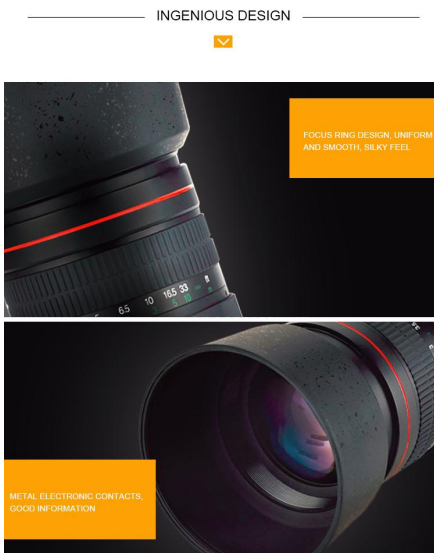

www.lensmanufacture.com

Customer Feedback

Tel:+86-21-59963205

Email:megan@pulinglens.com