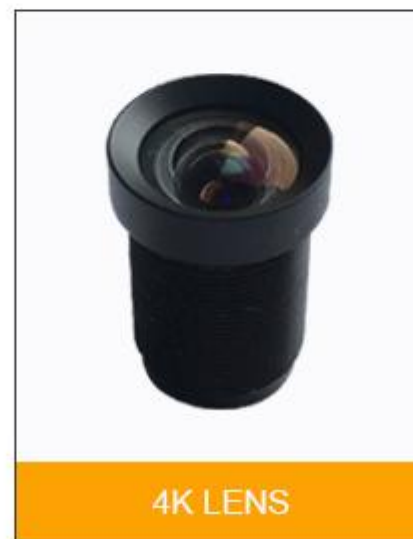

Company Profile