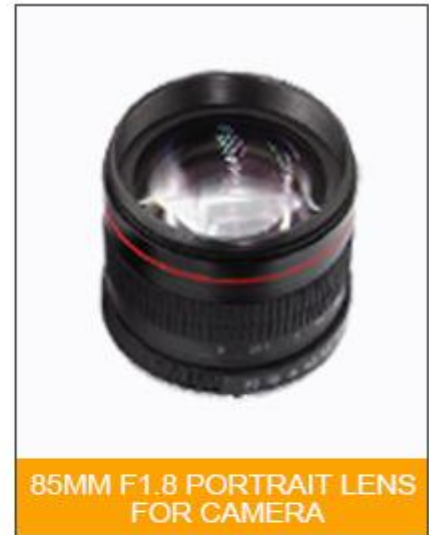

Company Profile